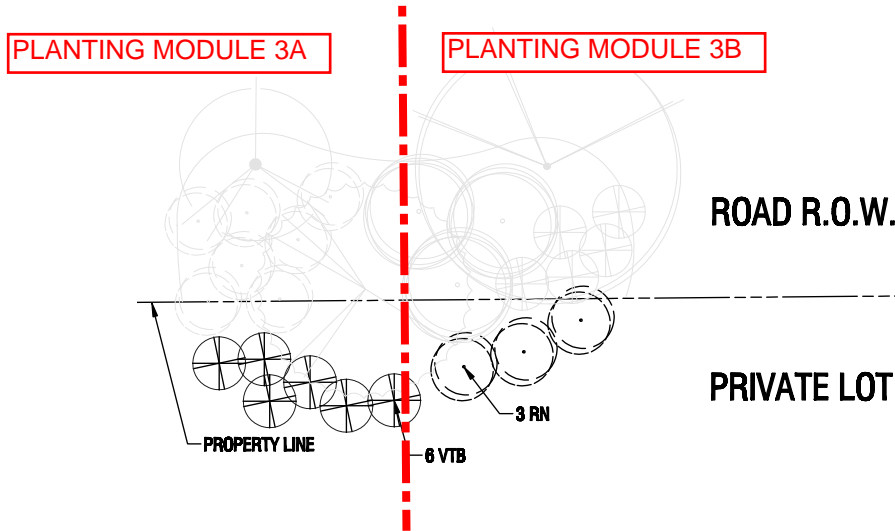

Red Lake Currant

Dwarf Highbush Cranberry

3

6

400 mm height

400 mm height

MODULE 3 – PLANT LIST

QTY	SYM	BOTANICAL NAME	COMMON NAME
SHRUBS			
3	RN	Ribes nigrum	Black Currant
6	VTB	Viburnum trilobum 'Bailey's Compact'	Dwarf Highbush Cranberry

1

600 mm height

Deciduous Shrubs

Prunus cerassus "Evans"

Evans Sour Cherry

3

400 mm height

MODULE 4 – PLANT LIST