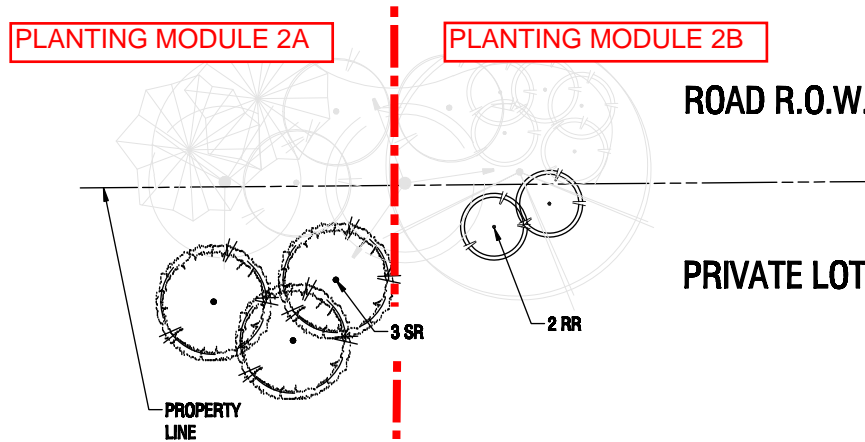

Red Elder

Red Lake Currant

3

2

400 mm height

400 mm height

MODULE 2 – PLANT LIST

QTY	SYM	BOTANICAL NAME	COMMON NAME
SHRUBS			
2	RR	Ribes rubrum	Red Lake Currant
3	SR	Sambucus racemosa	Red Elder