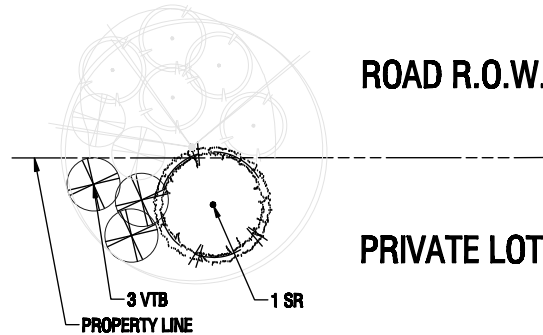

Red Elder

Dwarf Highbush Cranberry

1

3

400 mm height

400 mm height

MODULE 7 – PLANT LIST

QTY	SYM	BOTANICAL NAME	COMMON NAME
SHRUBS			
1	SR	Sambucus racemosa	Red Elder
3	VTB	Viburnum trilobum 'Bailey's Compact'	Dwarf Highbush Cranberry