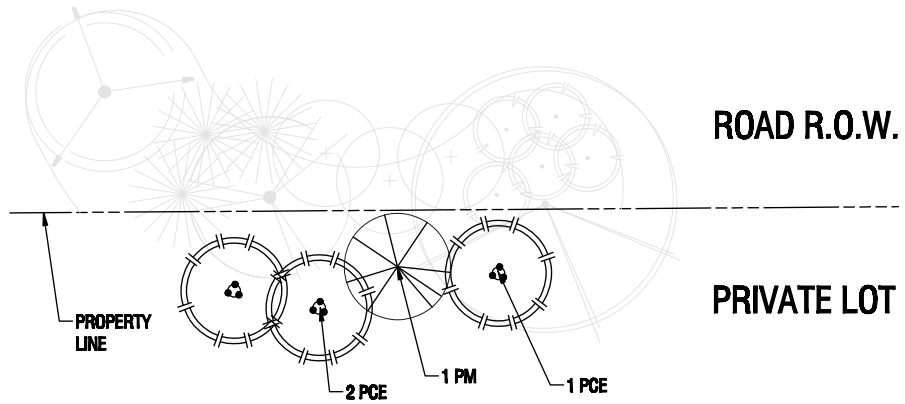

1

600 mm height

Deciduous Shrubs

Prunus cerassus "Evans"

Evans Sour Cherry

3

400 mm height

MODULE 4 – PLANT LIST