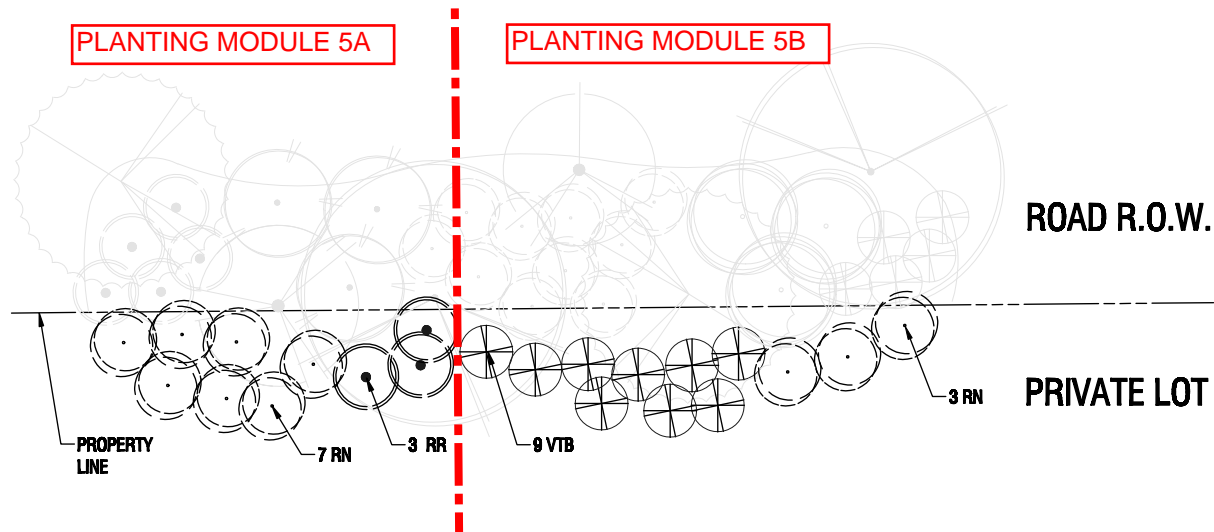

Botanical Name

Common Name

Quantity

Comments

Module 5

Deciduous Shrubs

Ribes nigrum

Black Currant

10

400 mm height

Ribes rubrum

Red Lake Currant

3

400 mm height

Viburnum trilobum "Bailey's Compact"

Dwarf Highbush Cranberry

9

400 mm height

MODULE 5 – PLANT LIST

QTY	SYM	BOTANICAL NAME	COMMON NAME
SHRUBS			
10	RN	Ribes nigrum	Black Currant
3	RR	Ribes rubrum	Red Lake Currant
9	VTB	Viburnum trilobum 'Bailey's Compact'	Dwarf Highbush Cranberry