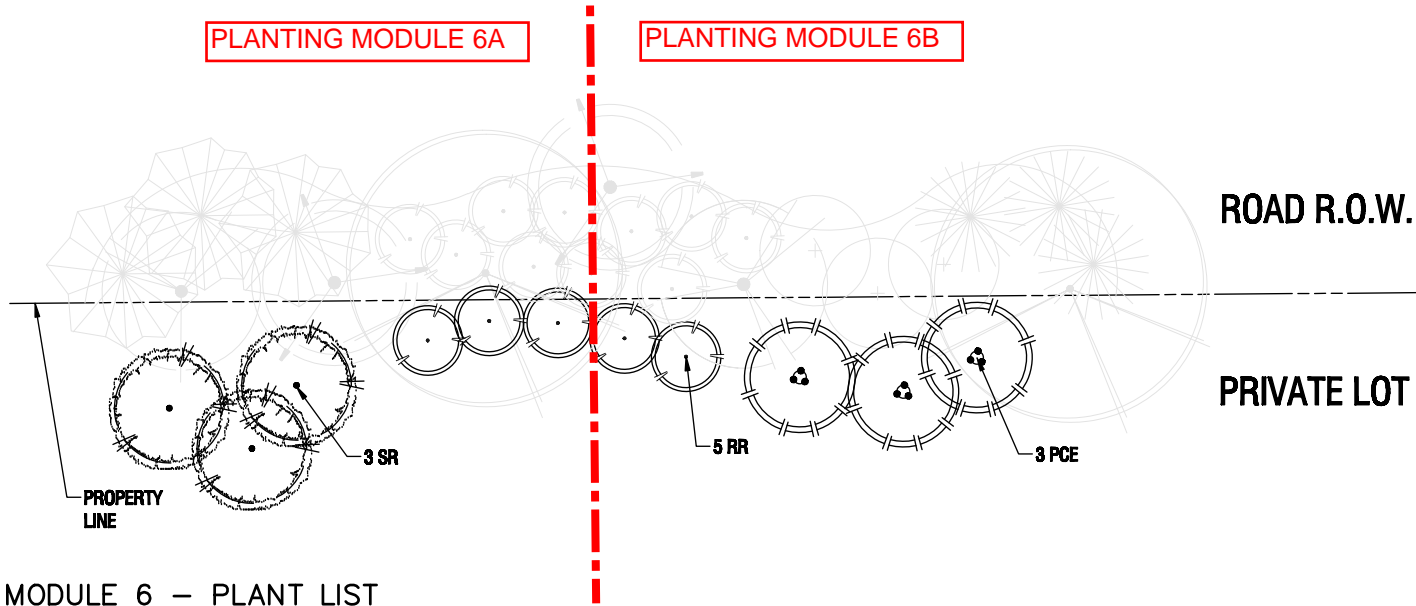

Sambucus racemosa

Evans Sour Cherry

Red Lake Currant

Red Elder

3

5

3

400 mm height

400 mm height

400 mm height

PLANTING MODULE 6A

PLANTING MODULE 6B

MODULE 6 – PLANT LIST

QTY	SYM	BOTANICAL NAME	COMMON NAME
TREES			
3	PCE	Prunus X 'Evans'	Evan's Sour Cherry
SHRUBS			
10	RR	Ribes rubrum	Red Lake Currant
3	SR	Sambucus racemosa	Red Elder