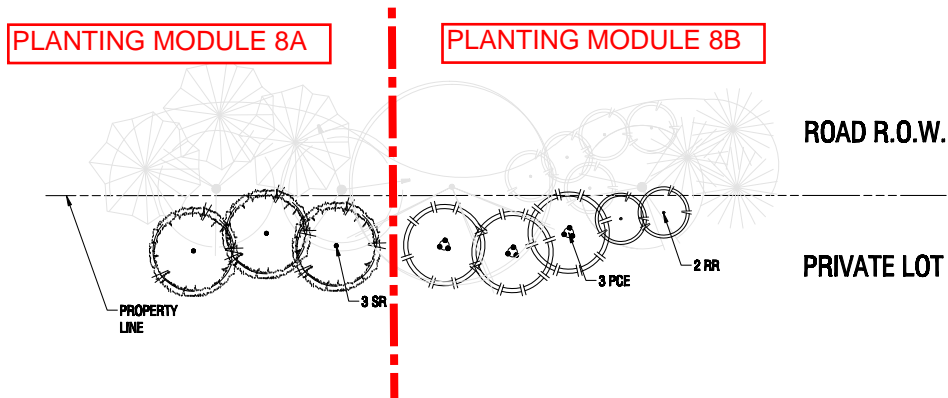

Botanical Name

Common Name

Quantity

Comments

Module 8

Deciduous Shrubs

Prunus cerasus "Evans"
Ribes rubrum
Sambucas recemosa

Evans Sour Cherry
Red Lake Currant
Red Elder

3
2
3

400 mm height
400 mm height
400 mm height

Module 9

Coniferous Shrubs

Juniperus horizontalis "Blue Carpet"

Blue Carpet Juniper

3

600 mm height