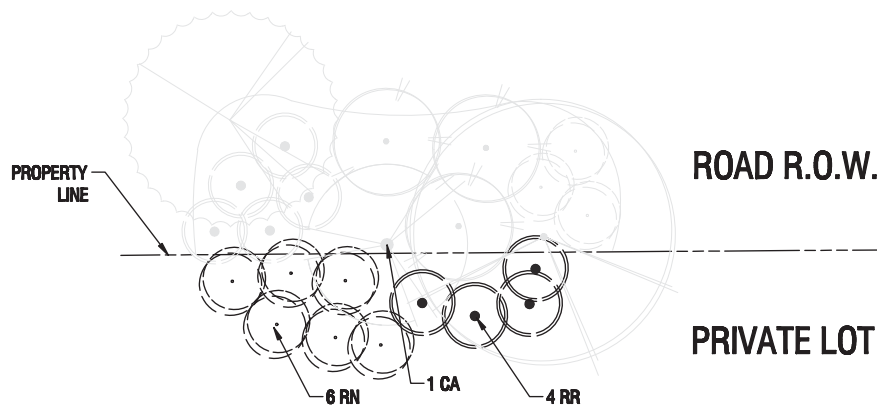

Black Currant
Red Lake Currant

6
4

400 mm height
400 mm height

MODULE 1 – PLANT LIST

QTY	SYM	BOTANICAL NAME	COMMON NAME
TREES			
1	CA	Crataegus arnoldiana	Arnold Hawthorn
SHRUBS			
6	RN	Ribes nigrum	Black Currant
4	RR	Ribes rubrum	Red Lake Currant